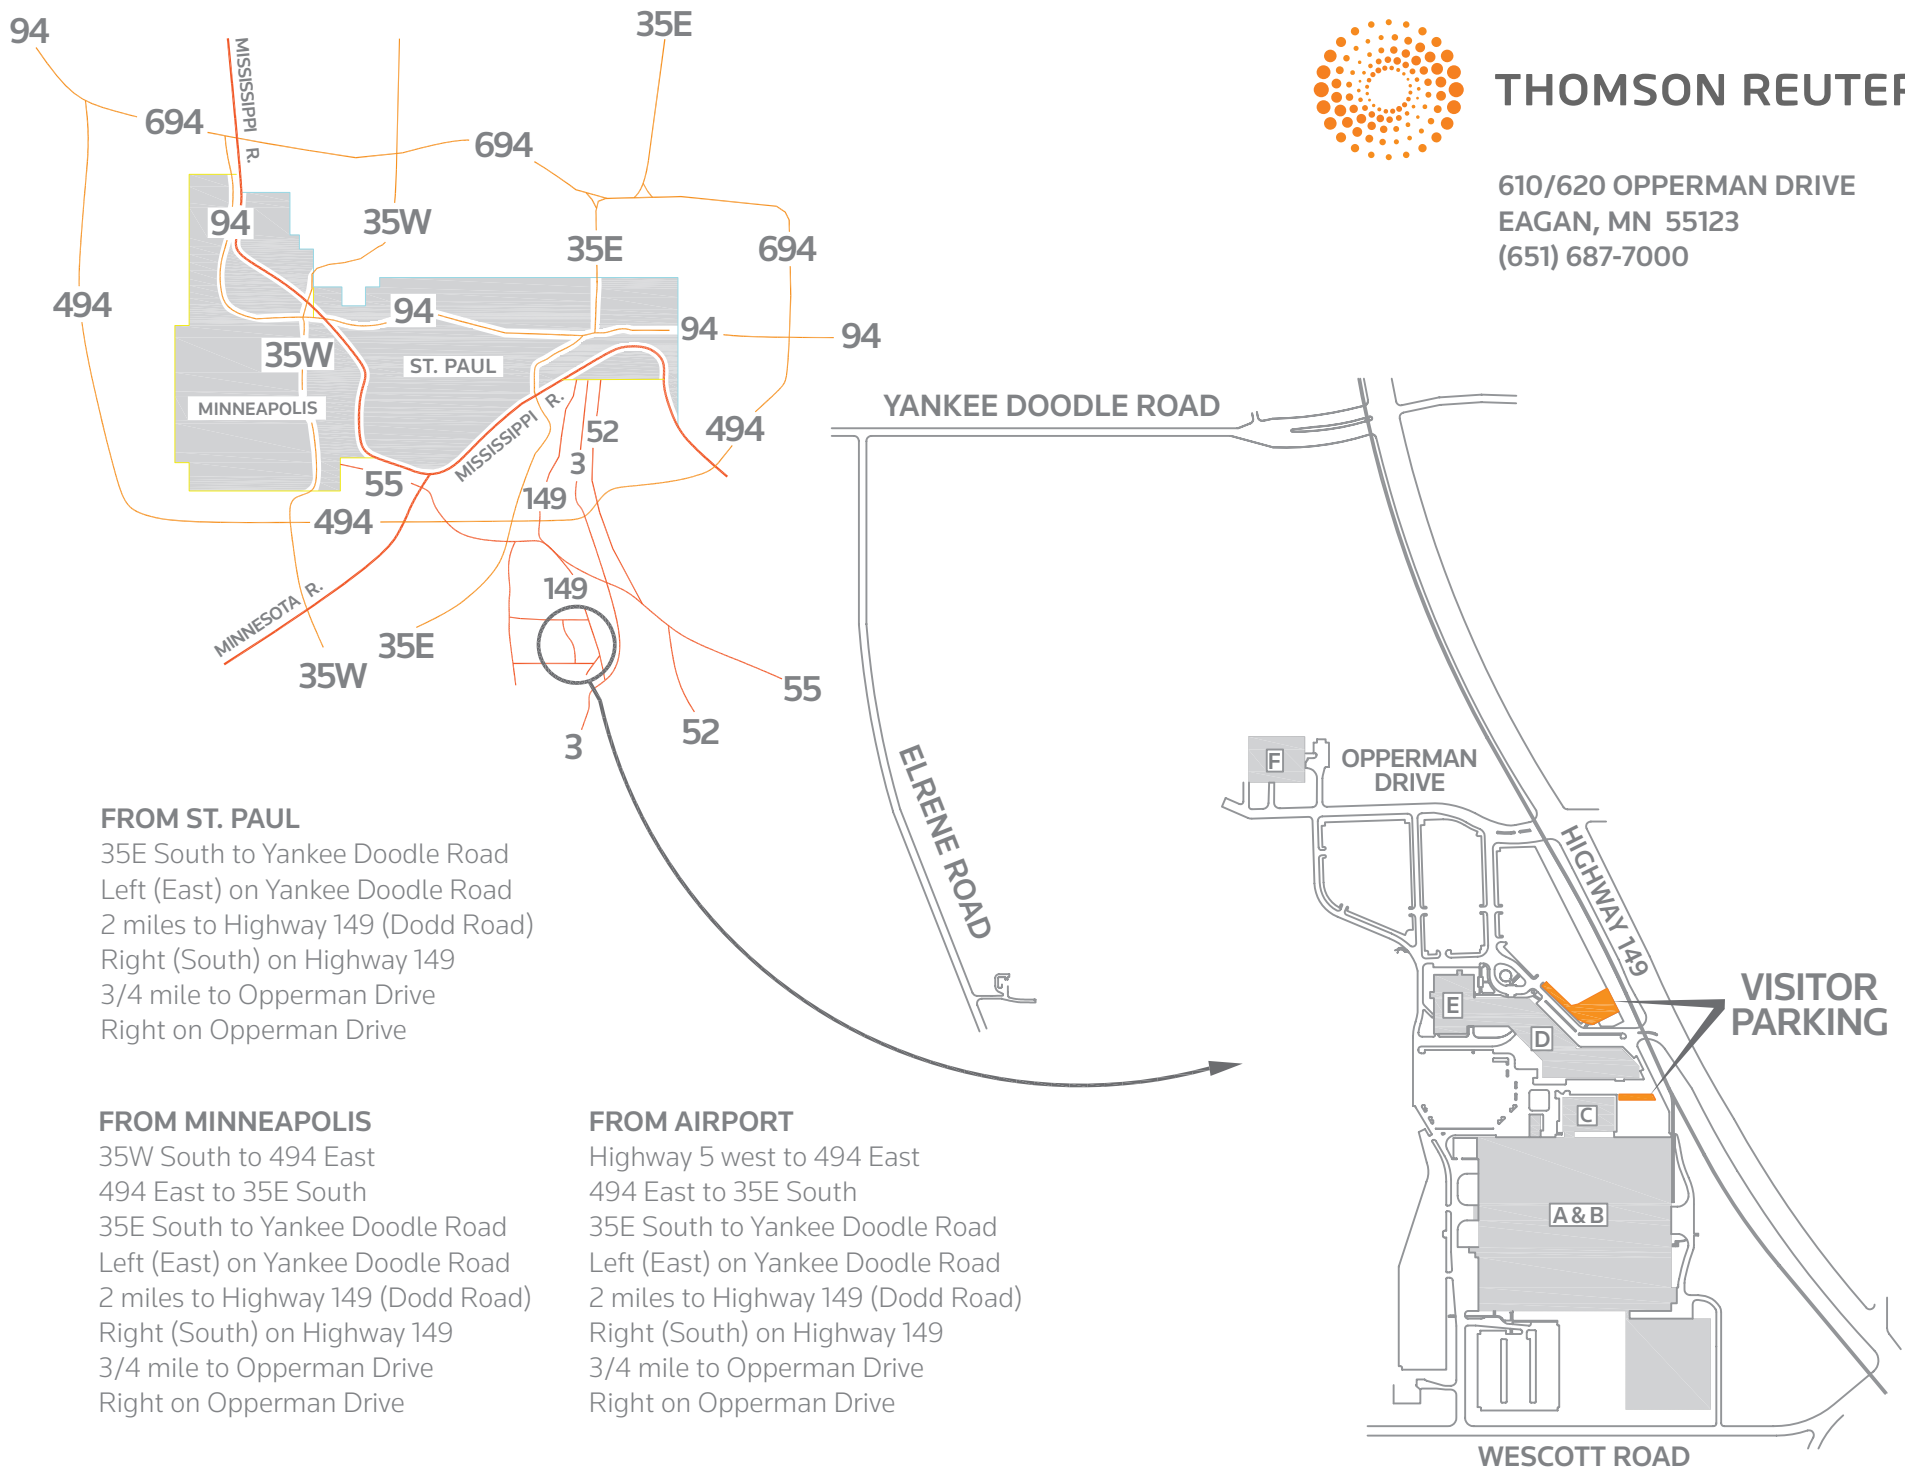

THOMSON REUTERS™

610/620 OPPERMAN DRIVE
EAGAN, MN 55123
(651) 687-7000

FROM ST. PAUL

35E South to Yankee Doodle Road
Left (East) on Yankee Doodle Road
2 miles to Highway 149 (Dodd Road)
Right (South) on Highway 149
3/4 mile to Opperman Drive
Right on Opperman Drive

FROM MINNEAPOLIS

35W South to 494 East
494 East to 35E South
35E South to Yankee Doodle Road
Left (East) on Yankee Doodle Road
2 miles to Highway 149 (Dodd Road)
Right (South) on Highway 149
3/4 mile to Opperman Drive
Right on Opperman Drive

FROM AIRPORT

Highway 5 west to 494 East
494 East to 35E South
35E South to Yankee Doodle Road
Left (East) on Yankee Doodle Road
2 miles to Highway 149 (Dodd Road)
Right (South) on Highway 149
3/4 mile to Opperman Drive
Right on Opperman Drive

VISITOR PARKING

WESCOTT ROAD